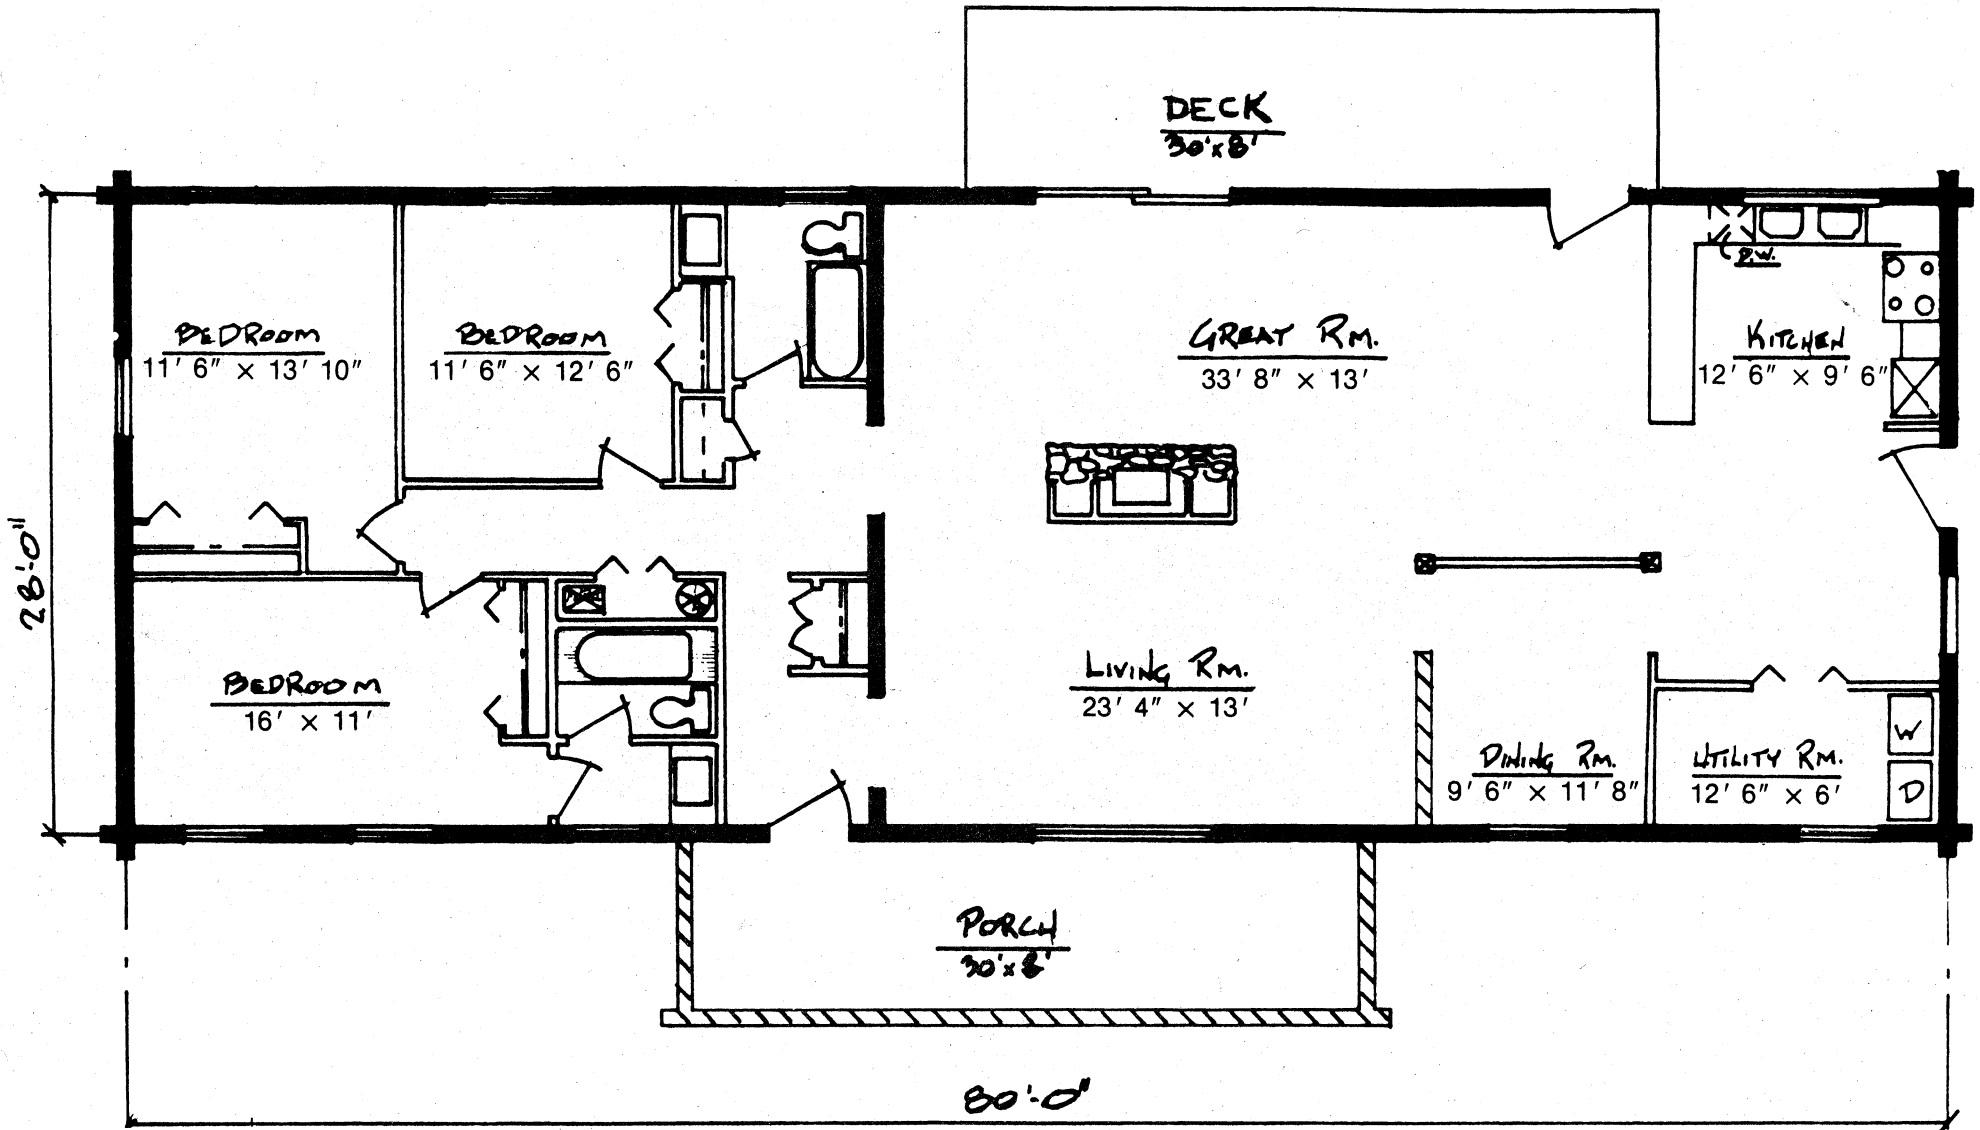

This brochure is for appearance only.
Please consult blueprints for actual layout.

THE SANTE FE

502

FLOOR PLAN

First Floor — 2240'
 Porch — 480'

YOUR AMERICAN LOG HOMES DEALER IN THIS AREA IS