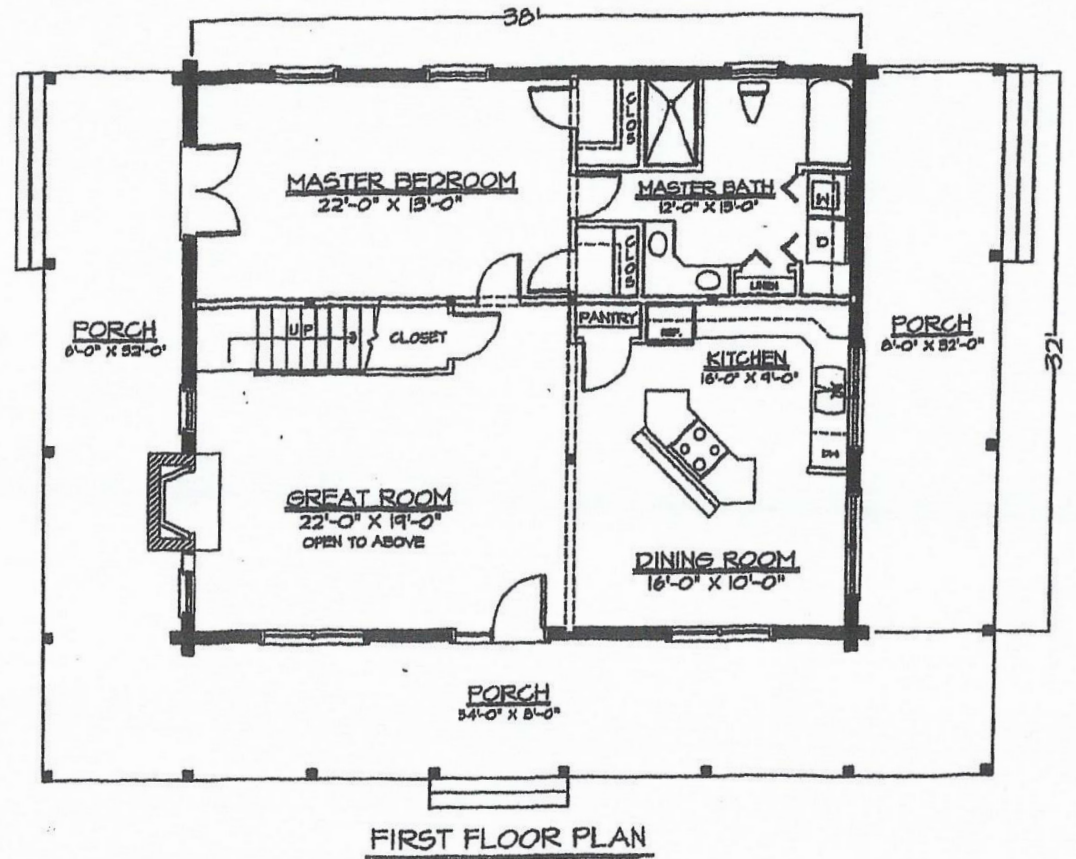

This brochure is for appearance only.
Please consult blueprints for actual layout.

THE AUGUSTA

403

SQUARE FOOTAGE:
 First Floor1216'
 Second Floor.....826'
 Porch.....944'
 TOTAL.....2986'

YOUR AMERICAN LOG HOMES DEALER IN THIS AREA IS :