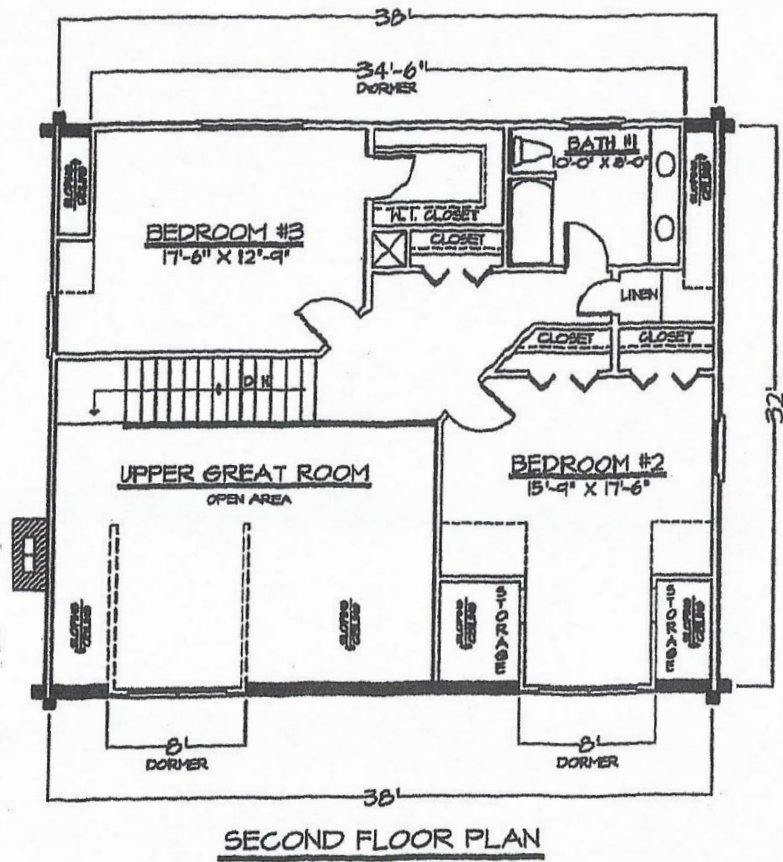

This brochure is for appearance only.
Please consult blueprints for actual layout.

THE AUGUSTA

403

SQUARE FOOTAGE:
 First Floor1216'
 Second Floor.....826'
 Porch.....944'
 TOTAL.....2986'

YOUR AMERICAN LOG HOMES DEALER IN THIS AREA IS :